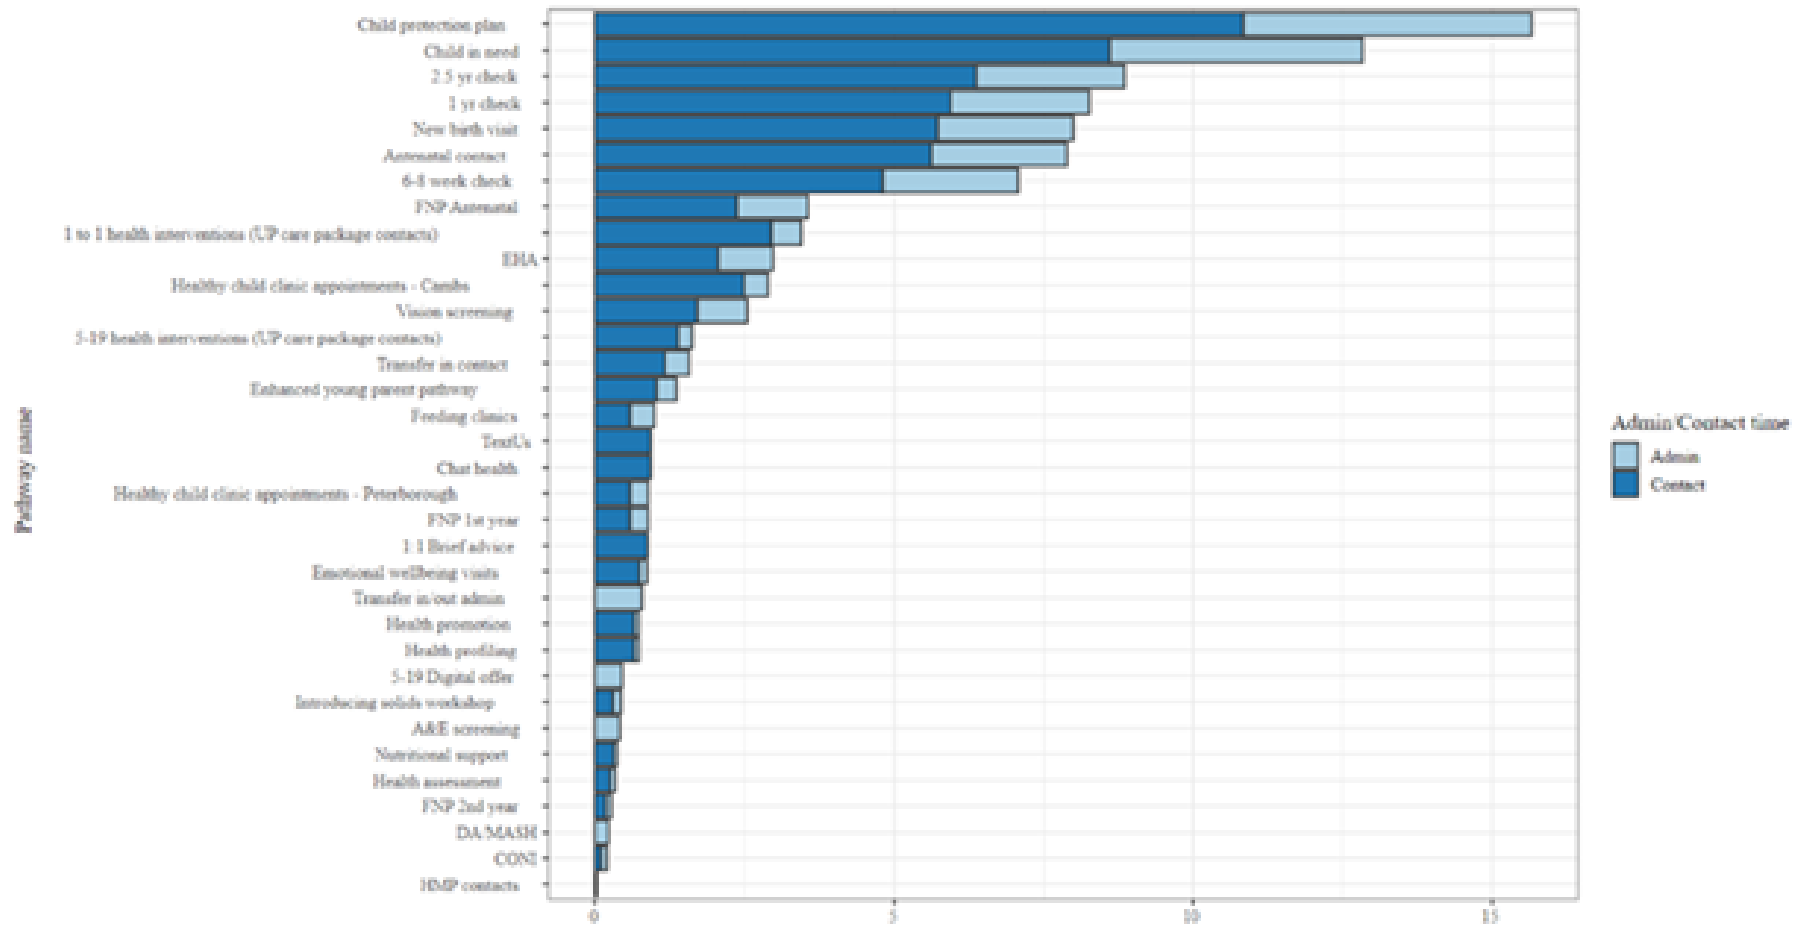

Appendix 2 - Demand and Capacity Tool output for whole service

This page is intentionally left blank